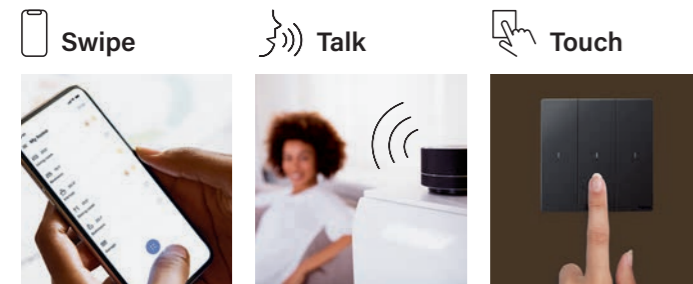

Your home, simply connected

Connect your home in no time with Mallia™ Senses with Netatmo in order to easily control lights, roller blinds and electrical appliances, manage energy consumption, and receive notifications in the event of a forgotten light or unusually high consumption.

Swipe, talk or touch! All functions can be controlled:

- via a smartphone (with the Home + Control App.),
- using a voice assistant
- manually (by direct action on the controls) !

Standalone or connected a single look