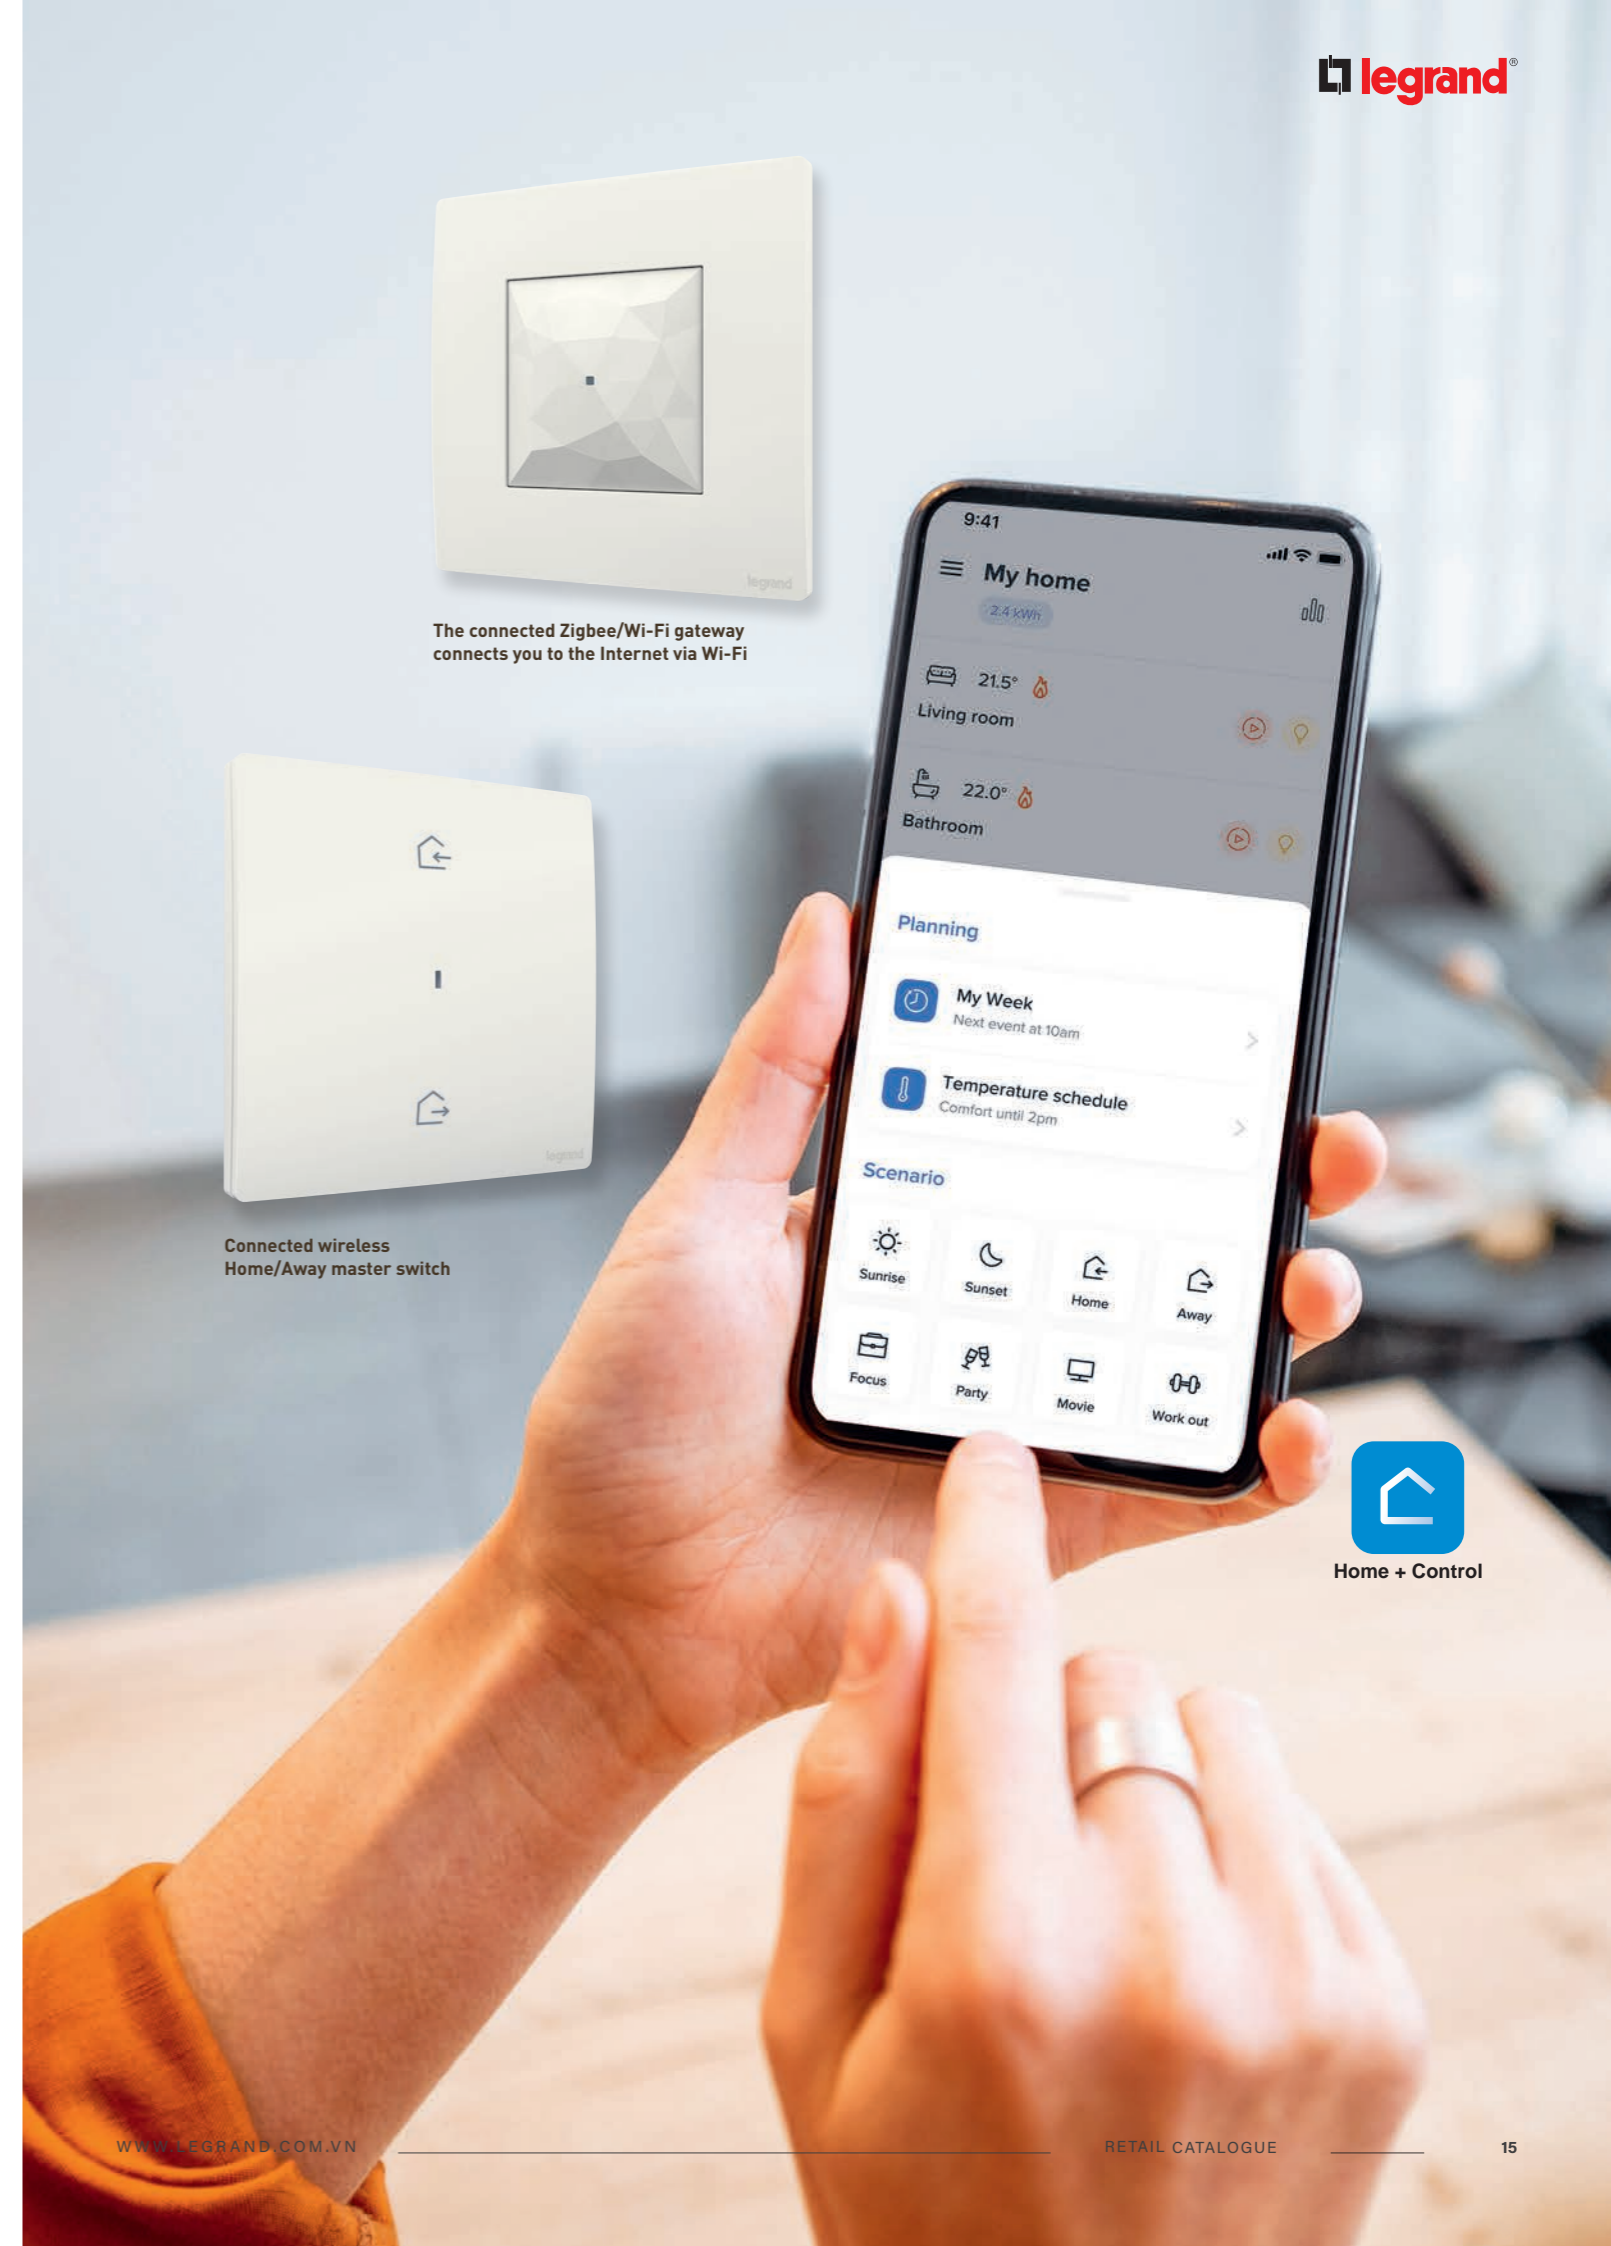

Your home, simply connected

Connect your home in no time with Mallia™ Senses with Netatmo in order to easily control lights, roller blinds and electrical appliances, manage energy consumption, and receive notifications in the event of a forgotten light or unusually high consumption.

Swipe, talk or touch! All functions can be controlled:

- via a smartphone (with the Home + Control App.),
- using a voice assistant
- manually (by direct action on the controls) !

Standalone or connected a single look

The Mallia™ Senses with Netatmo switches and sockets blend in with all elements of the Mallia™ Senses range, creating a perfect harmony.

The connected Zigbee/Wi-Fi gateway connects you to the Internet via Wi-Fi